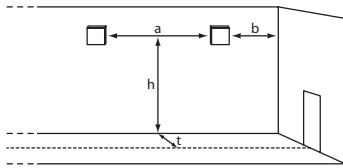

Lichtverteilungskurven und Leuchtenabstandstabellen (E = 1,25 lx)

Systemleuchten für Zentralversorgung

Abstandstabelle ebene Fluchtwege / Tabellenangaben in Meter

Leuchtmittel: 3W LED Lampenlichtstrom Not (DC) / Netz: 280lm / 280lm

h	2,00	2,50	3,00	3,50	4,00	4,50	5,00	
t=1,0m	a	9,00	10,20	11,20	12,00	12,70	13,20	13,40
	b	4,00	4,40	4,60	4,80	4,80	4,80	4,80
t=2,0m	a	9,60	10,70	11,60	12,20	12,70	13,00	13,10
	b	3,80	4,20	4,40	4,60	4,60	4,40	4,00
t=3,0m	a	9,20	10,30	11,10	11,60	12,00	12,40	12,60
	b	3,30	3,70	3,90	3,90	3,80	3,40	3,00

t = Abstand zur Fluchtwegmitte

Einzelbatterieleuchten

Abstandstabelle ebene Fluchtwege / Tabellenangaben in Meter

Leuchtmittel: 3W LED Lampenlichtstrom Not / Netz: 280lm / 120lm – Nennbetriebsdauer: 1h/3h

h	2,00	2,50	3,00	3,50	4,00	4,50	5,00	
t=1,0m	a	9,00	10,20	11,20	12,00	12,70	13,20	13,40
	b	4,00	4,40	4,60	4,80	4,80	4,80	4,80
t=2,0m	a	9,60	10,70	11,60	12,20	12,70	13,00	13,10
	b	3,80	4,20	4,40	4,60	4,60	4,40	4,00
t=3,0m	a	9,20	10,30	11,10	11,60	12,00	12,40	12,60
	b	3,30	3,70	3,90	3,90	3,80	3,40	3,00

t = Abstand zur Fluchtwegmitte

Leuchtmittel: 3W LED Lampenlichtstrom Not / Netz: 120lm / 120lm – Nennbetriebsdauer: 8h

h	2,00	2,50	3,00	3,50	4,00	4,50	5,00	
t=1,0m	a	7,50	8,00	8,50	8,50	8,50	8,00	8,00
	b	3,00	3,00	3,00	2,50	2,00	1,50	0,50
t=2,0m	a	7,00	7,50	8,00	8,00	8,00	7,00	5,50
	b	2,50	2,50	2,00	1,50	1,00	0,50	0,50
t=3,0m	a	5,50	6,00	6,00	6,00	5,00	4,00	2,50
	b	1,00	1,00	1,00	0,50	0,50	0,50	0,50

t = Abstand zur Fluchtwegmitte